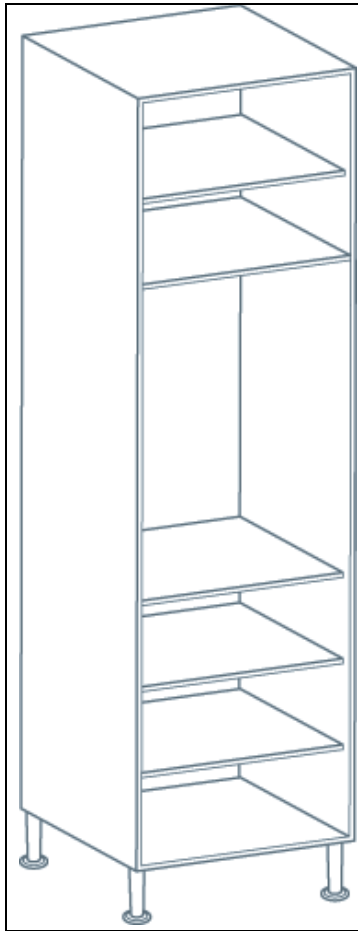

600mm tall larder unit.
1970x600x560mm.
standard door sizes-
1x715x596mm.
1x1245x596mm.